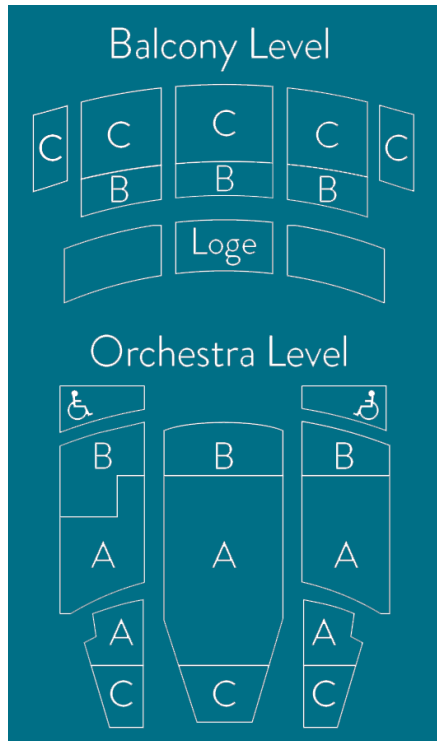

For our returning subscribers, we thank you for your support and for making the time in your life for live orchestral music.

Classic 6 **Pick 4**

- Guaranteed seat renewal for future seasons
- Flexible ticket exchange
- Exclusive offers and invitations
- Save up to 15% off of single-ticket prices
- Complimentary vouchers

Loge

A preferred favorite with its all-encompassing stunning views and sound, ample leg room, and larger seats.

Balcony B & C

Central views and outstanding acoustics for a superb value.

Orchestra A

Fabulous sound in the heart of the main floor, excellent views of soloists.

Orchestra B

A great value on the main floor, offers a broader view of the orchestra.

Orchestra C

Close-up views, offering an affordable and exciting experience.

Unless otherwise noted, all concerts are performed at the Garde Arts Center, 325 State St., New London, CT at **7:30pm**

ORDER FORM

Orch. Balcony Level

SECTION	NO. SEATS	CLASSIC 6	PICK 4	= COST
Loge		x \$345	N/A	= \$
A		x \$280	x \$213	= \$
B		x \$230	x \$173	= \$
C		x \$180	x \$133	= \$
B		Senior (65+) Discount		
		x \$208	x \$157	= \$
C		x \$163	x \$121	= \$